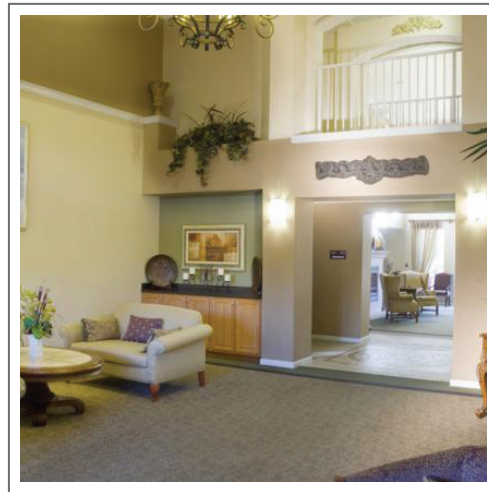

## LIVERMORE SENIOR APARTMENTS

800 E. Stanley Blvd.  
Livermore, CA 94550

<http://www.heritageestatesretirement.com/active-adult>

Heritage Estates Senior Apartments is a 130 unit active adult apartment community built in 2007 and located at 800 E. Stanley Blvd. in Livermore, CA. with approximately 40% of the units restricted to affordable residents. The development site is on a 2.18 acre parcel and consists of a 4 story building over a subterranean garage with a gross building area of approximately 189,00 square feet.