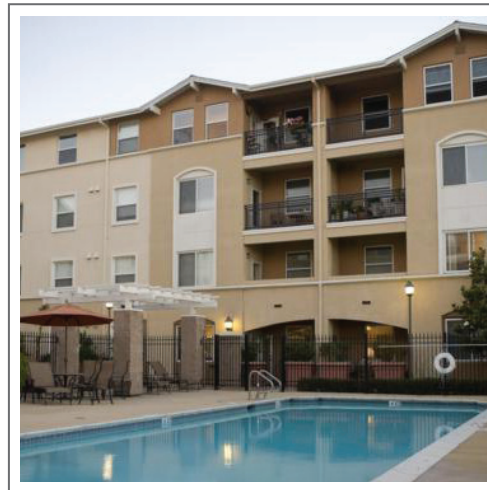

## LIVERMORE SENIOR APARTMENTS

800 E. Stanley Blvd.  
Livermore, CA 94550

<http://www.heritageestatesretirement.com/active-adult>

Heritage Estates Senior Apartments is a 130 unit active adult apartment community built in 2007 and located at 800 E. Stanley Blvd. in Livermore, CA. with approximately 40% of the units restricted to affordable residents. The development site is on a 2.18 acre parcel and consists of a 4 story building over a subterranean garage with a gross building area of approximately 189,00 square feet.